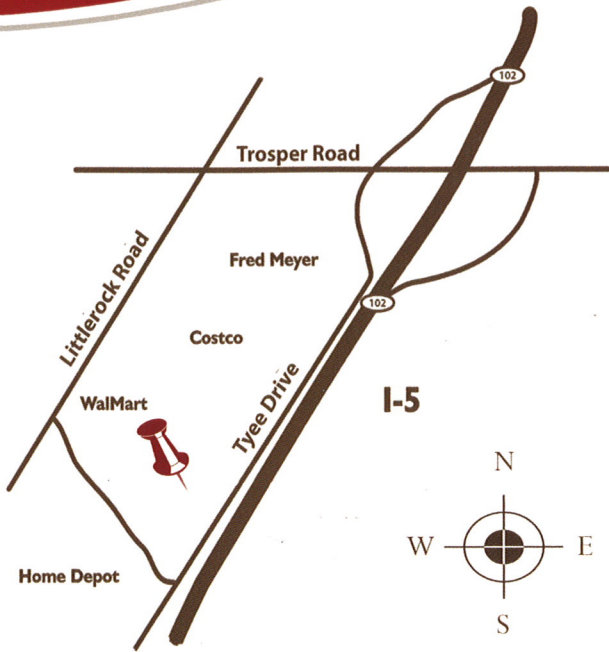

## *Come Visit Us*

From Interstate 5, take Exit 102 for Black Lake/ Trosper Road. Northbound visitors will take left off the exit and turn left onto Tye Drive; southbound visitors will proceed straight through the intersection at the exit on to Tye Drive.

After passing Fred Meyer and Costco, the main entrance will be on the right, approximately 100 yards past Costco.

# *Capital*